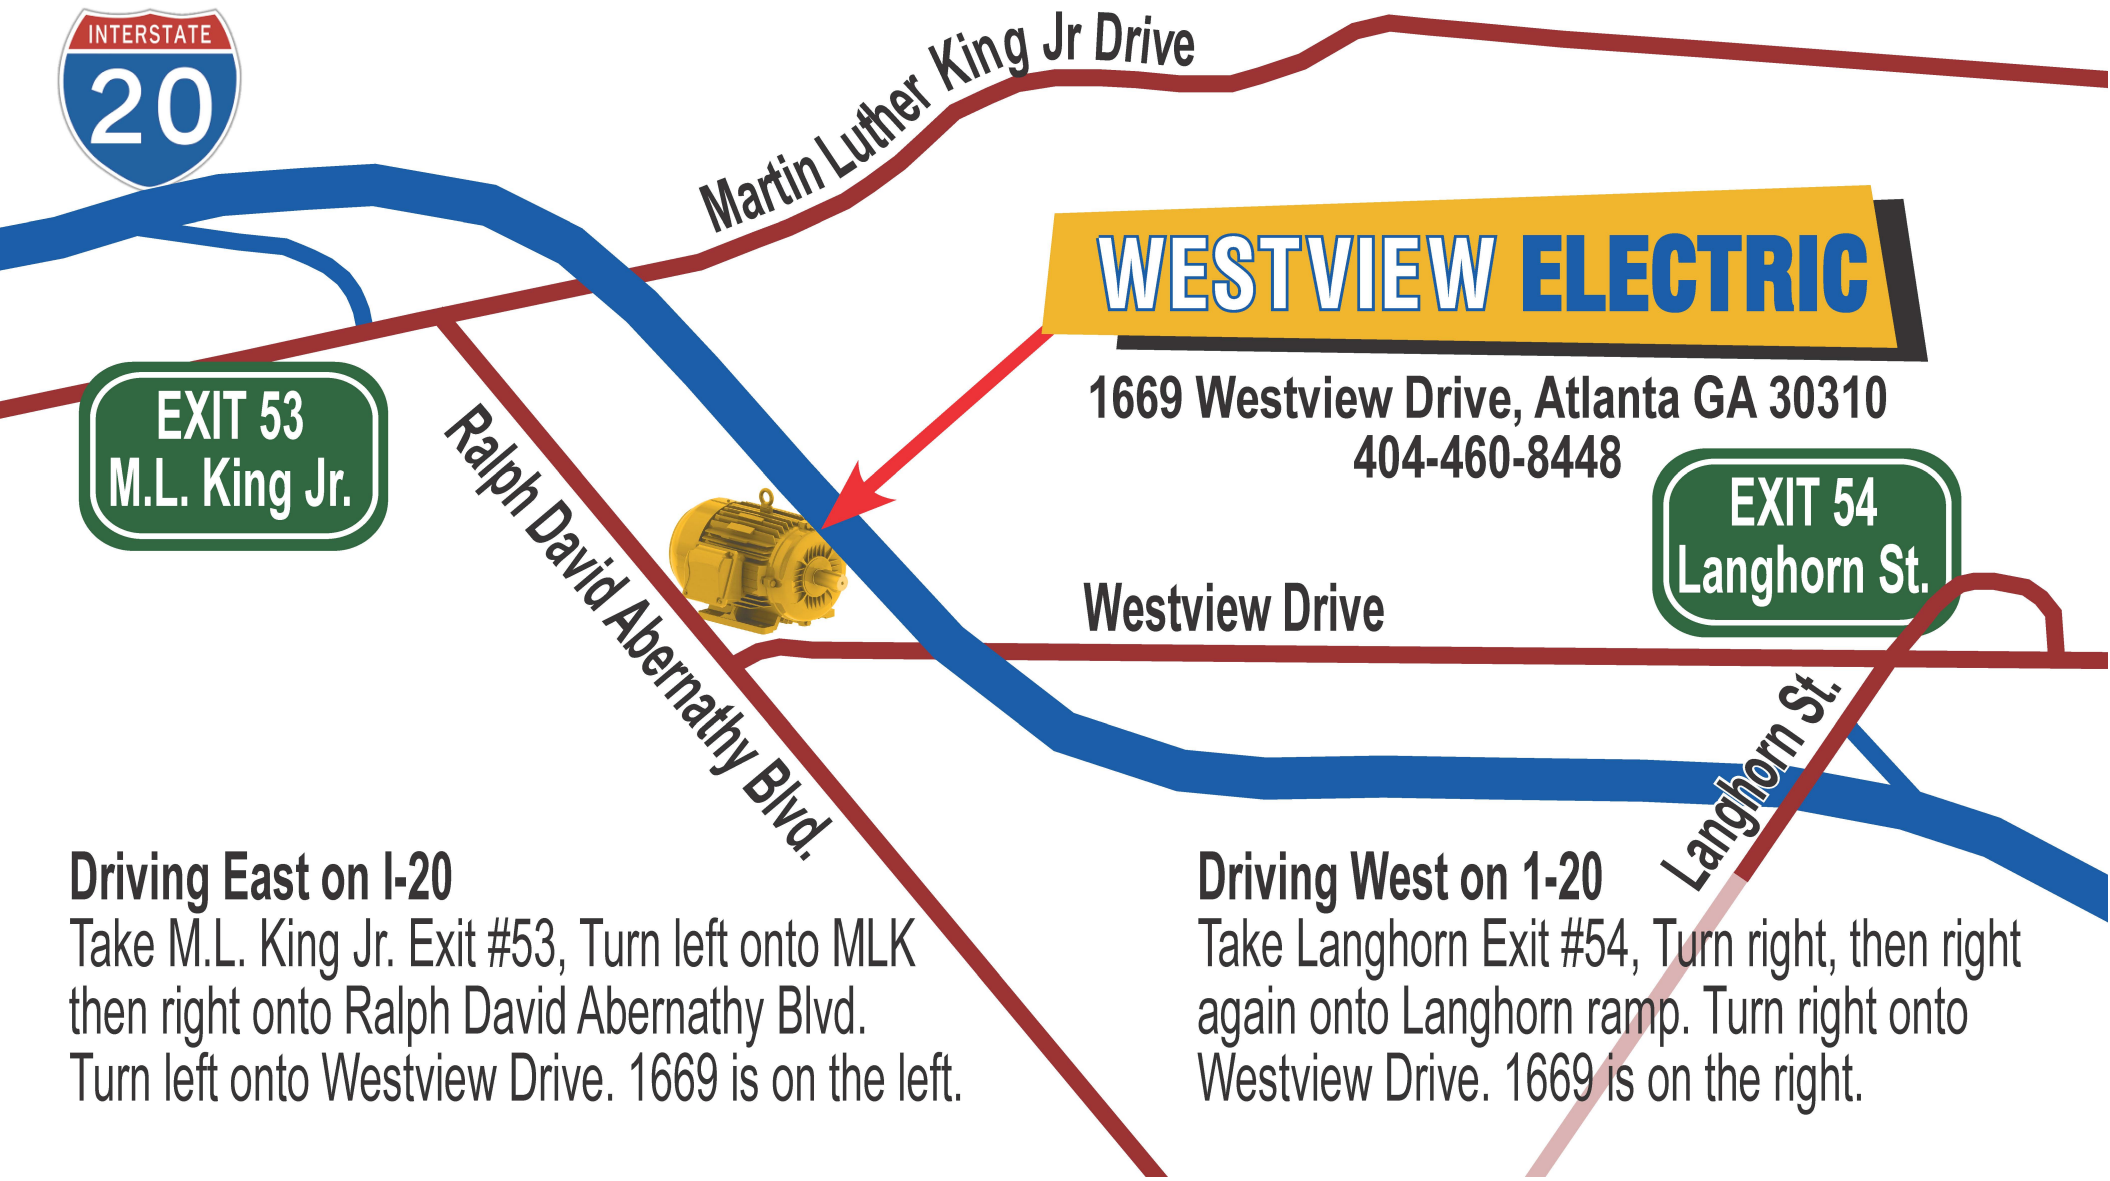

To all McCullough Electric Motor Customers:

As you probably know after 70 years in the motor and pump repair business, Sam McCullough is retiring. Sam's #1 man Preston Adams along with Randy Campbell and John McMullan will be continuing to offer the "Same Reliable Service As Always" to all of Sam's former customers beginning **Monday March 5th** as **Westview Electric**, just 4 miles West of Sam's Edgewood Ave shop at the address shown below.

Please come see us!

Driving East on I-20

Take M.L. King Jr. Exit #53, Turn left onto MLK then right onto Ralph David Abernathy Blvd. Turn left onto Westview Drive. 1669 is on the left.

Driving West on I-20

Take Langhorn Exit #54, Turn right, then right again onto Langhorn ramp. Turn right onto Westview Drive. 1669 is on the right.